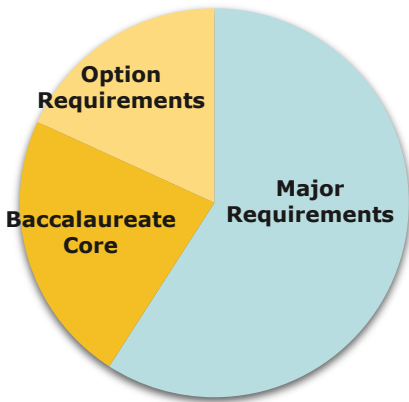

Course work includes an understanding of the multiple resources and values associated with forest ecosystems and some of the techniques involved in managing them.

Your Bachelor's Degree (BS) in Natural Resources

- A minimum of 180 credits are required for graduation; 60 must be upper division (300 and 400-level courses).
- A maximum of 135 credits earned at a community college may be applied toward a bachelor's degree at OSU.
- Only courses with letter prefixes and numbers above 100 are accepted.
- [More info at forestry.oregonstate.edu/undergraduate-programs/natural-resources/forest-ecosystems](http://forestry.oregonstate.edu/undergraduate-programs/natural-resources/forest-ecosystems)