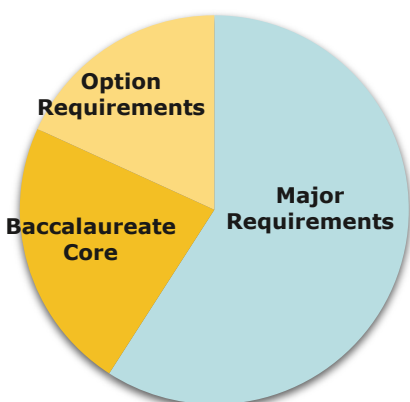

TRANSFER GUIDE FOR OREGON STATE UNIVERSITY

Major Offered At:

CORVALLIS

**Clackamas
Community College**

Forestry Major with Forest Operations Management Option

The forestry degree program prepares graduates to actively plan for, observe and manage the health of the entire forest ecosystem. Professional foresters play a critical role in understanding and protecting multiple-use natural resources.

The primary goals of a forester include managing forested landscapes for sustainable timber harvesting, and protecting forests for conservation and recreation purposes.

Your Bachelor's Degree (BS) in Forestry

Degree Requirements:

- A minimum of 180 credits, of which at least 60 must be upper division (300 and 400-level courses).
- A maximum of 135 credits earned at a community college may be applied toward a bachelor's degree at OSU.
- Only courses with letter prefixes and numbers above 100 are accepted.
- Six months of work experience related to the field
- Meet admission criteria for Forestry Pro-School (minimum grades of C in all major courses and 2.25 GPA in major courses)
- <https://www.forestry.oregonstate.edu/undergraduate-programs/forestry/forest-management>

Courses Required for Forestry Major

Requirements – Years 1 & 2	Clackamas Course	OSU Course	Notes
Fundamentals of Accounting or Accounting for Decision-Making		BA 215 or BA 315	Available online at OSU
Business Law or Legal Environment of Business	BA 226	BA 230 or BA 330	Available online at OSU Available online at OSU
Intro to Entrepreneurship	BA 250	BA 260	Available online at OSU
Principles of Biology: Cells	BI 211	BI 221	
General Chemistry II with Lab	CH 221	CH 231 & 261	Available online at OSU
Public Speaking or Argument & Critical Discourse	COMM 111Z or COMM 112	COMM 111Z or COMM 114	Available online at OSU Available online at OSU
Intro to Microeconomics	EC 201	ECON 201	Available online at OSU
Forest Surveying	ENGR 226 substitutes	FE 208	Available online at OSU
GIS and Forest Engineering Applications		FE 257	Available online at OSU
Forest Biology		FES 240	Available online at OSU
Dendrology		FES 241	Available online at OSU
Intro to Forestry or Managing Natural Resources		FOR 111 or NR 201	Available online at OSU Available online at OSU
Forest Engineering Problem-Solving & Tech	ENGR 112	FE 102	
College Algebra	MTH 111Z	MTH 111Z	Available online at OSU
Elementary Functions	MTH 112Z	MTH 112Z	Available online at OSU
Calculus for Mgmt & Social Science	MTH 251 substitutes	MTH 241	Available online at OSU
Principles of Physics I with Lab	PH 201	PH 201	Available online at OSU
Soil Science		SOIL 205	
Forest Soils Lab		FOR 206	
Principles of Statistics	STAT 243Z	ST 243Z	Available online at OSU
English Composition	WR 121Z	WR 121Z	Available online at OSU
Technical Writing or Science Writing	WR 227Z	WR 227Z or WR 362	Available online at OSU Available online at OSU